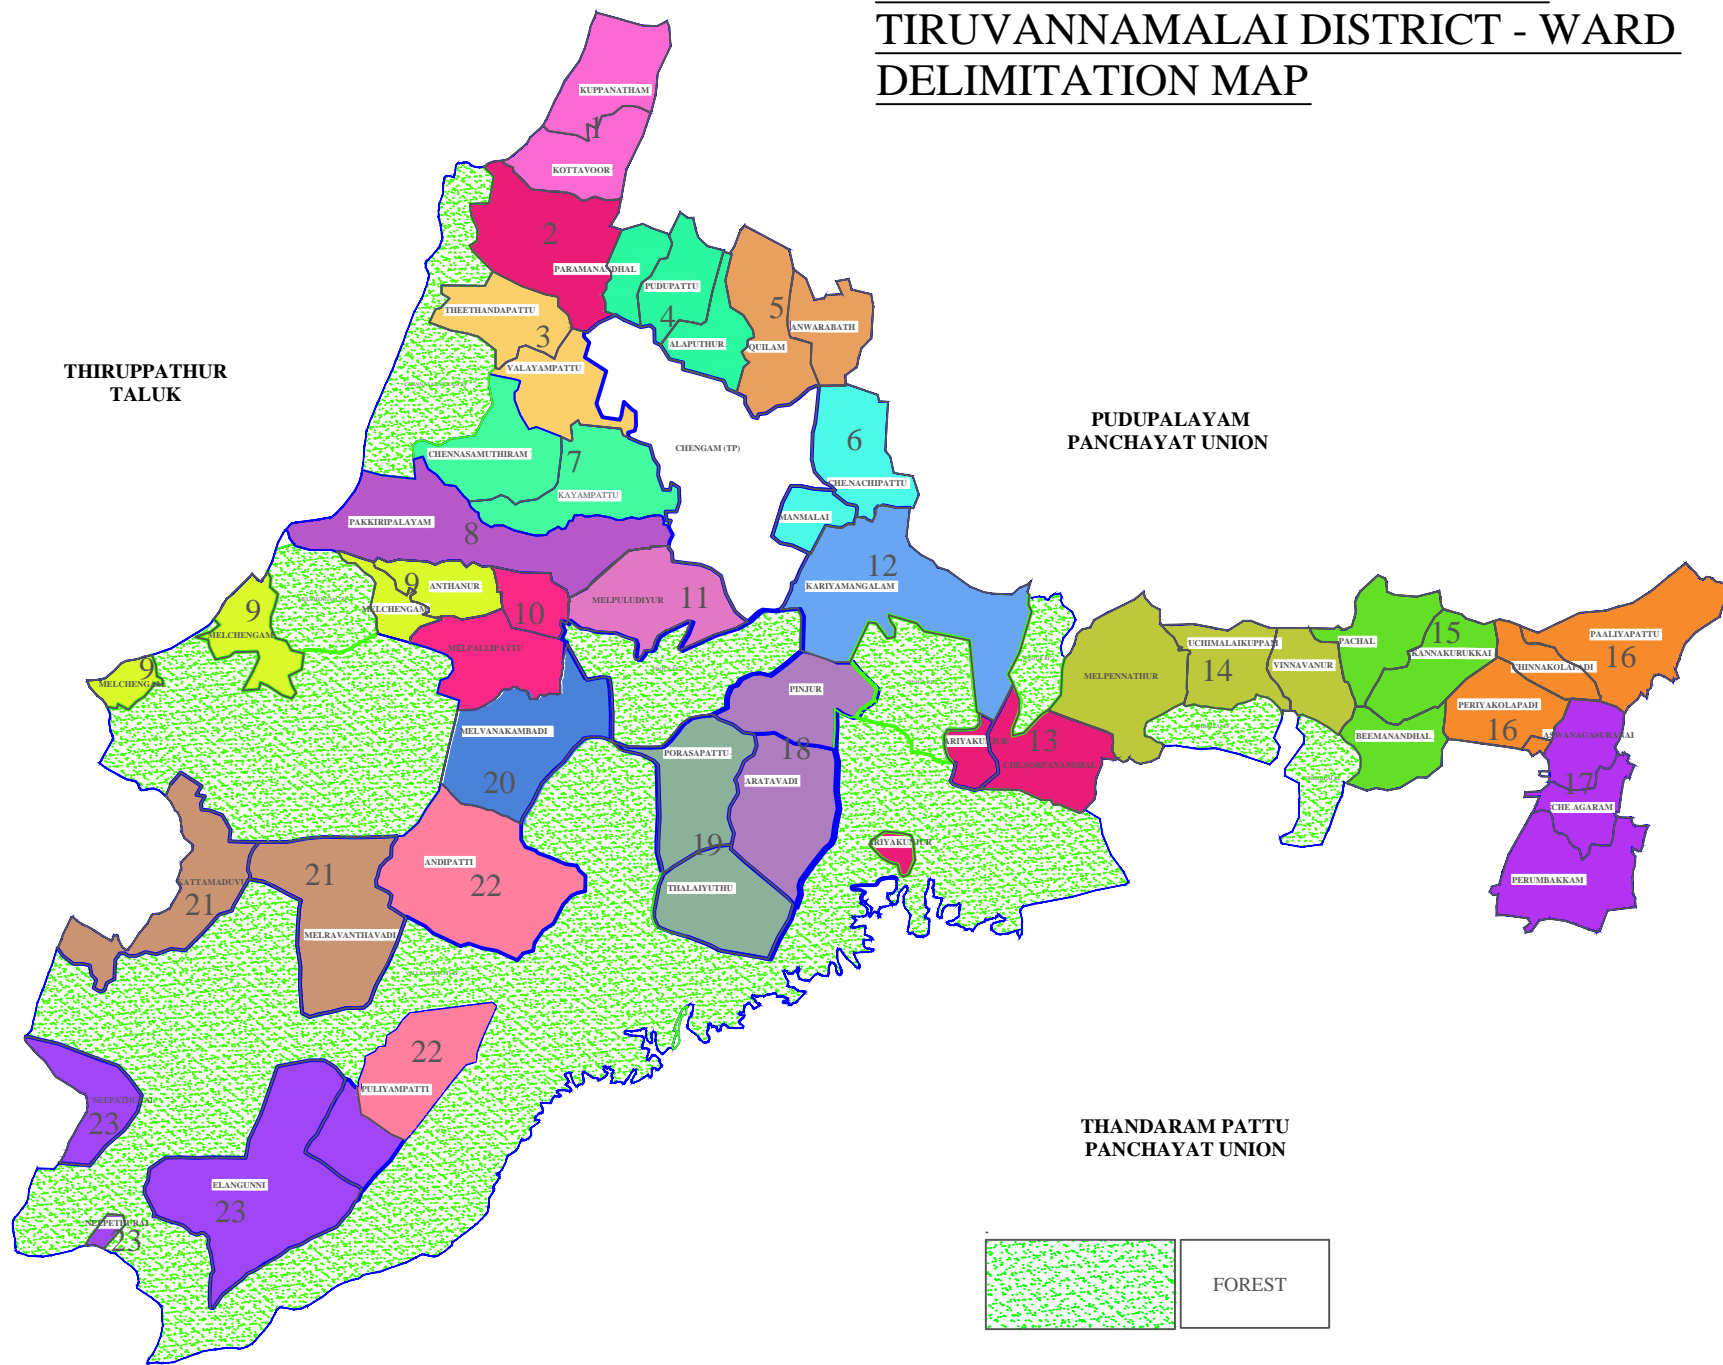

## CHENGAM PANCHAYAT UNION TIRUVANNAMALAI DISTRICT - WARD DELIMITATION MAP

	FOREST
--	--------

SI NO	COLOUR	WARD NAME	POPULATION
1	Light Blue	KUPPANATHAM , KOTTAVOOR	4977
2	Dark Blue	PARAMANANDHAL ( 1,2,3,4,5,6,7,8,9,10)	6793
3	Light Green	THEETHANDAPATTU , VALAYAMPATTU	7358
4	Light Yellow	ALAPUTTHUR , PARAMANANDHAL (11,12) , PUDUPATTU	5641
5	Light Purple	ANWARABATH , QUILAM	5566
6	Light Cyan	CHE.NACHIPATTU , MANMALAI	5150
7	Light Orange	CHENNASAMUTHIRAM , KAYAMPATTU	7074
8	Light Pink	PAKKIRIPALAYAM	7035
9	Light Blue-Gray	ANTHANUR ( 1,2,3,4,5,6 ) , MELCHENGAM	6861
10	Light Green-Gray	ANTHANUR ( 7,8,9 ) , MELPALLIPATTU	6422
11	Light Yellow-Gray	MELPULUDIYUR	5348
12	Light Cyan-Gray	KARIYAMANGALAM	6169
13	Light Purple-Gray	ARIYAKUNJUR , CHE.SORPANANDHAL , MELPENNATHUR ( 1,5,6,7,8,9 )	5830
14	Light Orange-Gray	MELPENNATHUR ( 2,3,4 ) , UCHMALAIKUPPAM , VINNAVANUR	6504
15	Light Yellow-Gray	BEEAMANANDHAL , KANNAKURUKKAI , PACHAL	6736
16	Light Cyan-Gray	PAALIYAPATTU , PERIVAKOLAPADI , CHINNAKOLAPADI	5839
17	Light Purple-Gray	ASWANAGASURANAI , CHE.AGARAM , PERUMBAKKAM	5617
18	Light Orange-Gray	ARATTAVADI , PINJUR	5844
19	Light Yellow-Gray	PORASAPATTU , THALAIYUTHU	4952
20	Light Cyan-Gray	MELVANAKAMBADI	5241
21	Light Purple-Gray	KATTAMADUVU , MELRAVANTHAVADI	6433
22	Light Orange-Gray	ANDIPATTI , PULIYAMPATTI ( 1,2,3,4,5,6 )	7717
23	Light Yellow-Gray	ELANGUNNI , NEEPETHURAI , PULIYAMPATTI ( 7,8,9 )	7007