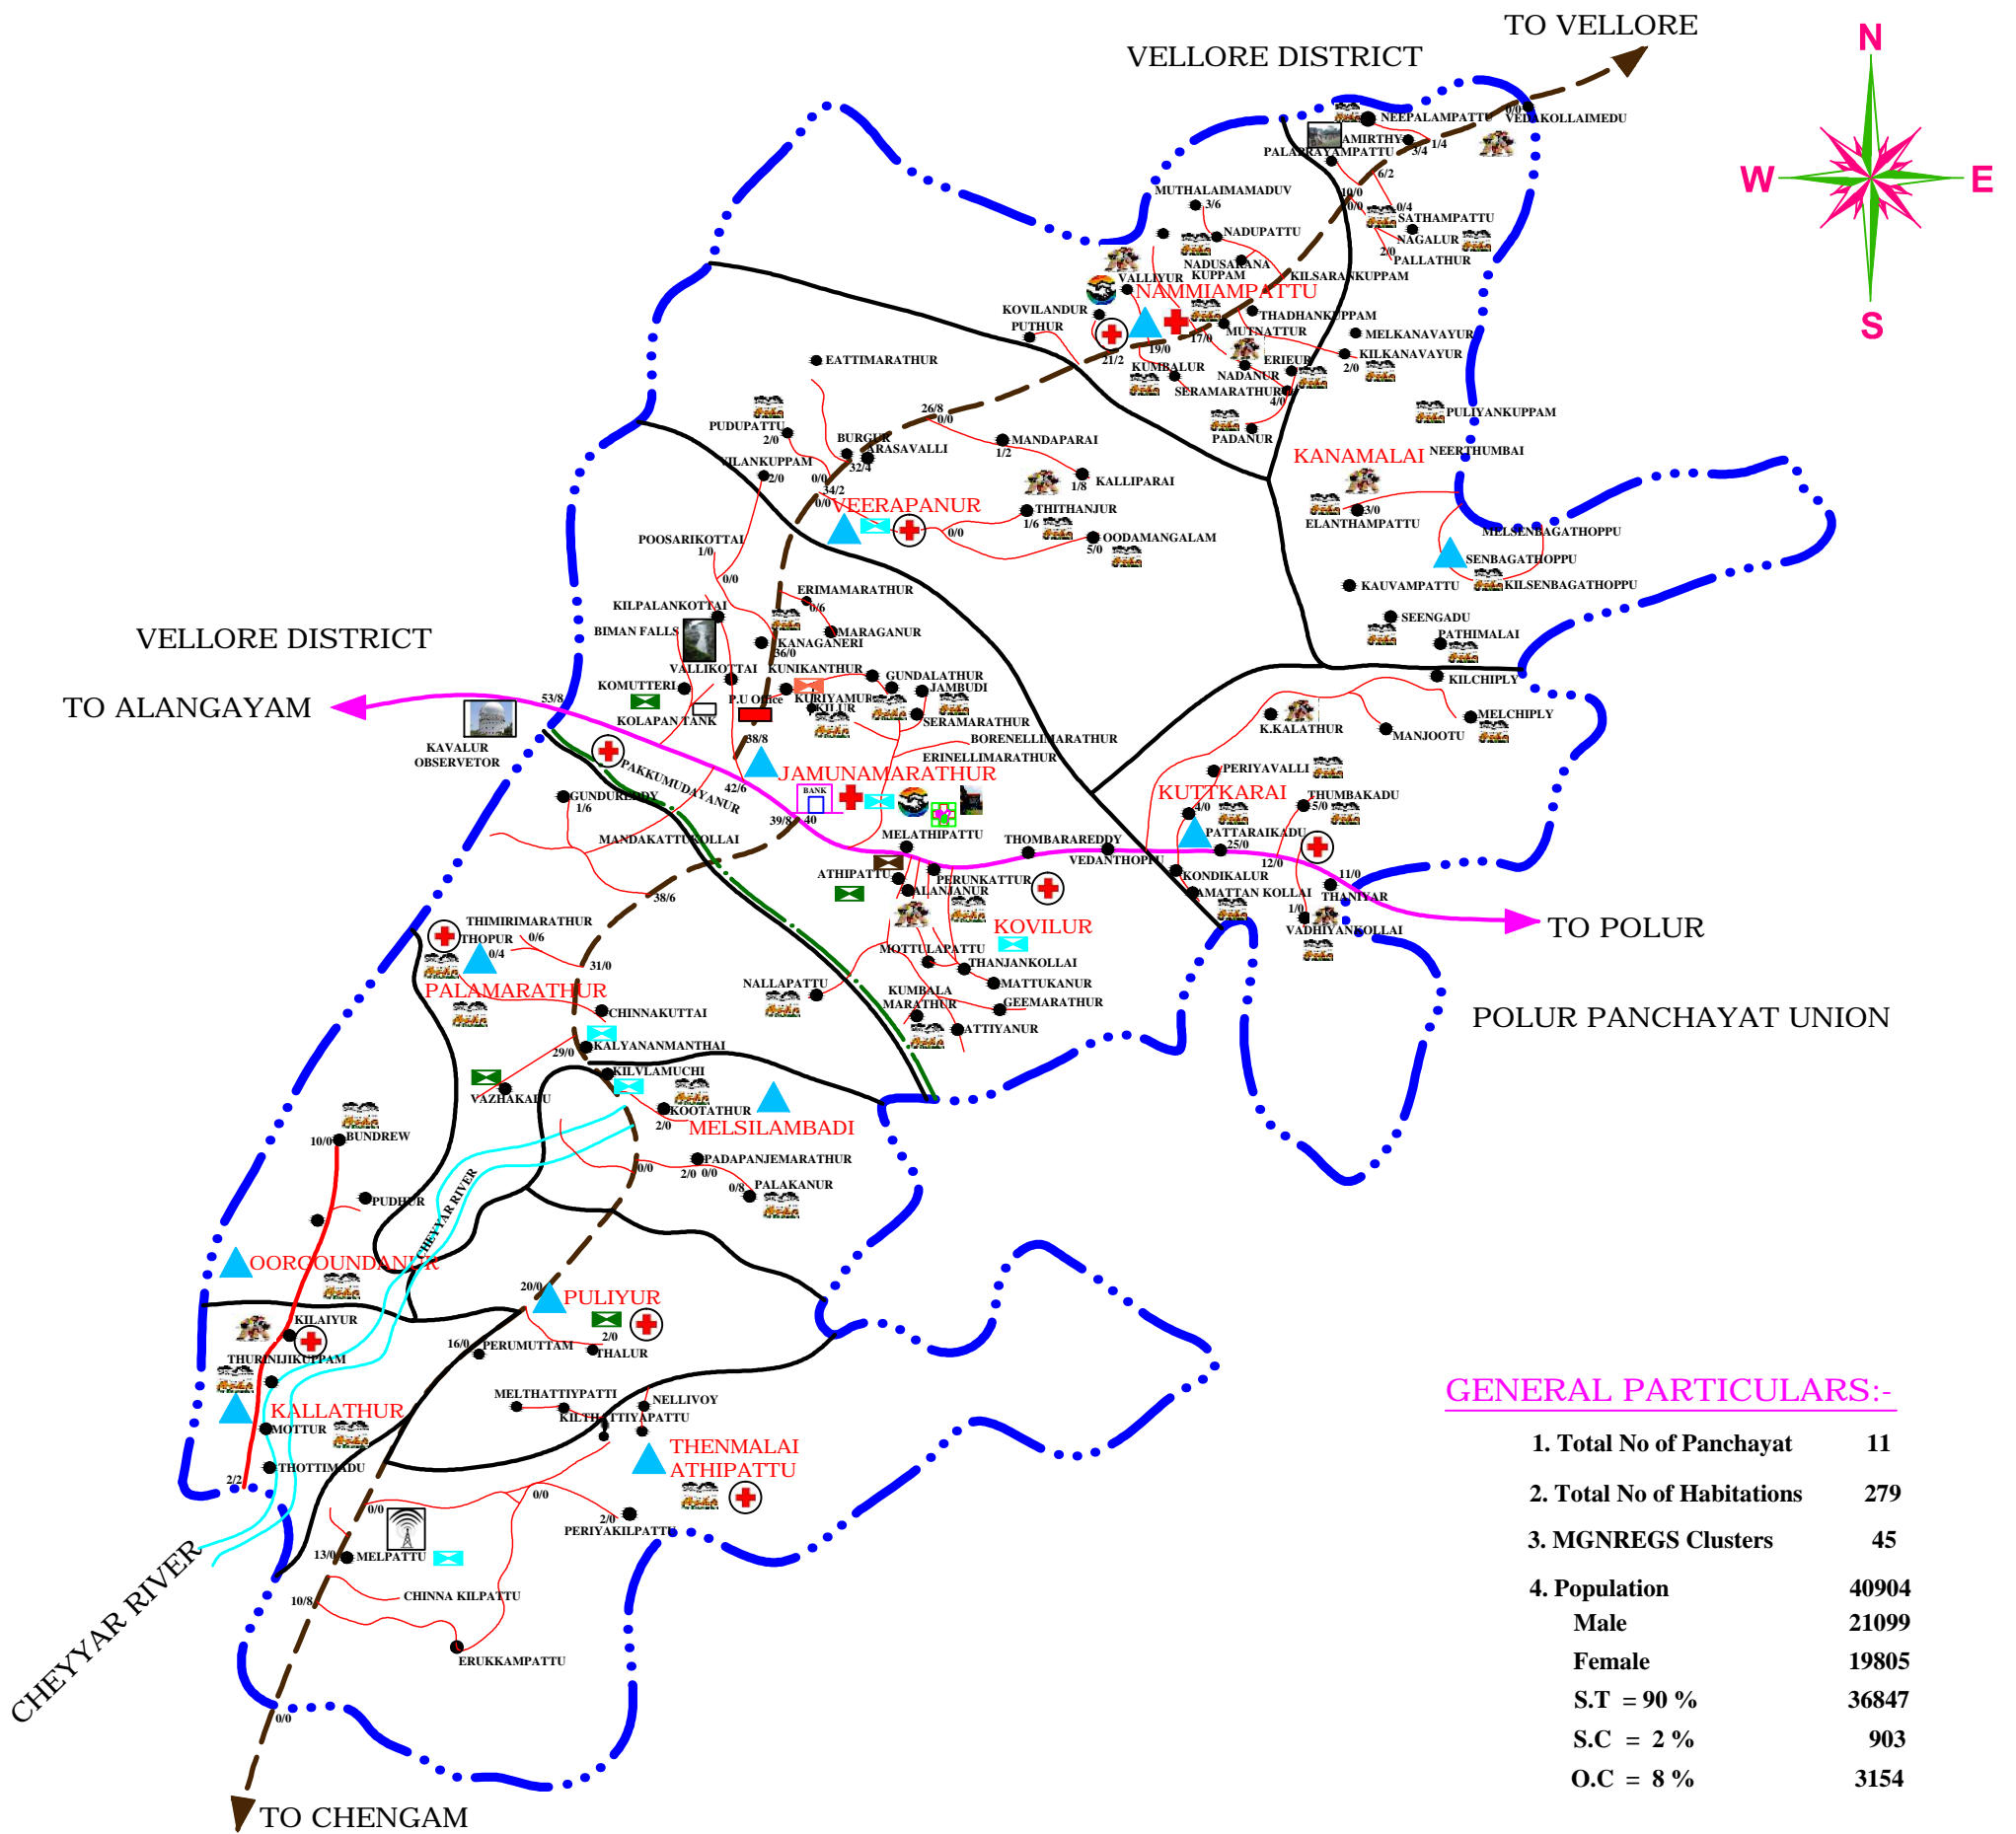

JAWADHU HILLS PANCHAYAT UNION

JAMUNAMARATHUR (THIRUVANNAMALAI DISTRICT)

GENERAL PARTICULARS:-

1. Total No of Panchayat	11
2. Total No of Habitations	279
3. MGNREGS Clusters	45
4. Population	40904
Male	21099
Female	19805
S.T = 90 %	36847
S.C = 2 %	903
O.C = 8 %	3154

REFERENCE:-

TALUK BOUNDRY		PRIMARY HEALTH CENTER		FOREST MIDDLE SCHOOL	
PANCHAYAT UNION BOUNDRY		HEALTH SUB CENTER		FOREST HR. SECONDARY SCHOOL	
PANCHAYAT BOUNDRY		PACB		AIDED MIDDLE SCHOOL	
NATIONAL HIGHWAYS		NATIONALISED BANK		AIDED HR. SECONDARY SCHOOL	
STATE HIGHWAYS		VETERINARY HOSPITAL		WATER FALLS	
MAJOR DISTRICT ROAD		PANCHAYAT UNION OFFICE		WIRE LESS TOWER STATION	
OTHER DISTRICT ROAD		PANCHAYAT OFFICE		OBSERVATOR	
PANCHAYAT UNION ROAD		P.U. SCHOOL		HISTORICAL MINI ZOO (AMIRTHY)	
PANCHAYAT ROAD		P.U. MIDDLE SCHOOL			
FOREST ROAD		FOREST ELEMENTARY SCHOOL			